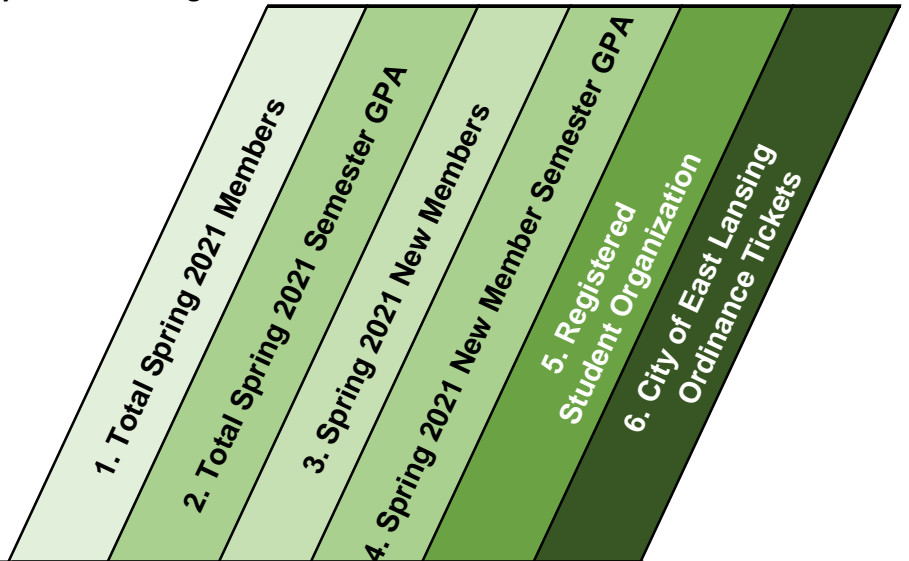

**MICHIGAN STATE UNIVERSITY**  
**Spring 2021 Fraternity & Sorority Community Card**  
 Interfraternity Council

- 1- Total members reported to Michigan State Fraternity & Sorority Life.
- 2- The Spring 2021 Semester Grade Point Average for each chapter.
- 3- Total number of Spring 2021 New Members.
- 4- The Spring 2021 Semester Grade Point Average for New Members.
- 5- Is a Registered Student Organization at Michigan State University. \*All chapters are eligible for the 2020-2021 academic yr.
- 6- City Ordinance tickets shared by the City of East Lansing.

	1. Total Spring 2021 Members	2. Total Spring 2021 Semester GPA	3. Spring 2021 New Members	4. Spring 2021 New Member Semester GPA	5. Registered Student Organization	6. City of East Lansing Ordinance Tickets
--	------------------------------	-----------------------------------	----------------------------	--	------------------------------------	---

Total Number of Chapters Spring 2021 - 62

All Fraternity & Sorority Community – Spring Semester GPA: 3.65

All Fraternity & Sorority Members: 4,679

Fraternities-38; Sororities-24

IFC-28; MGC-11; NPHC-9; PC-14

IFC Spring 2021 New Members: 293

**MICHIGAN STATE UNIVERSITY**  
**Spring 2021 Fraternity & Sorority Community Card**  
 Interfraternity Council

- 1- Total members reported to Michigan State Fraternity & Sorority Life.
- 2- The Spring 2021 Semester Grade Point Average for each chapter.
- 3- Total number of Spring 2021 New Members.
- 4- The Spring 2021 Semester Grade Point Average for New Members.
- 5- Is a Registered Student Organization at Michigan State University. \*All chapters are eligible for the 2020-2021 academic yr.
- 6- City Ordinance tickets shared by the City of East Lansing.